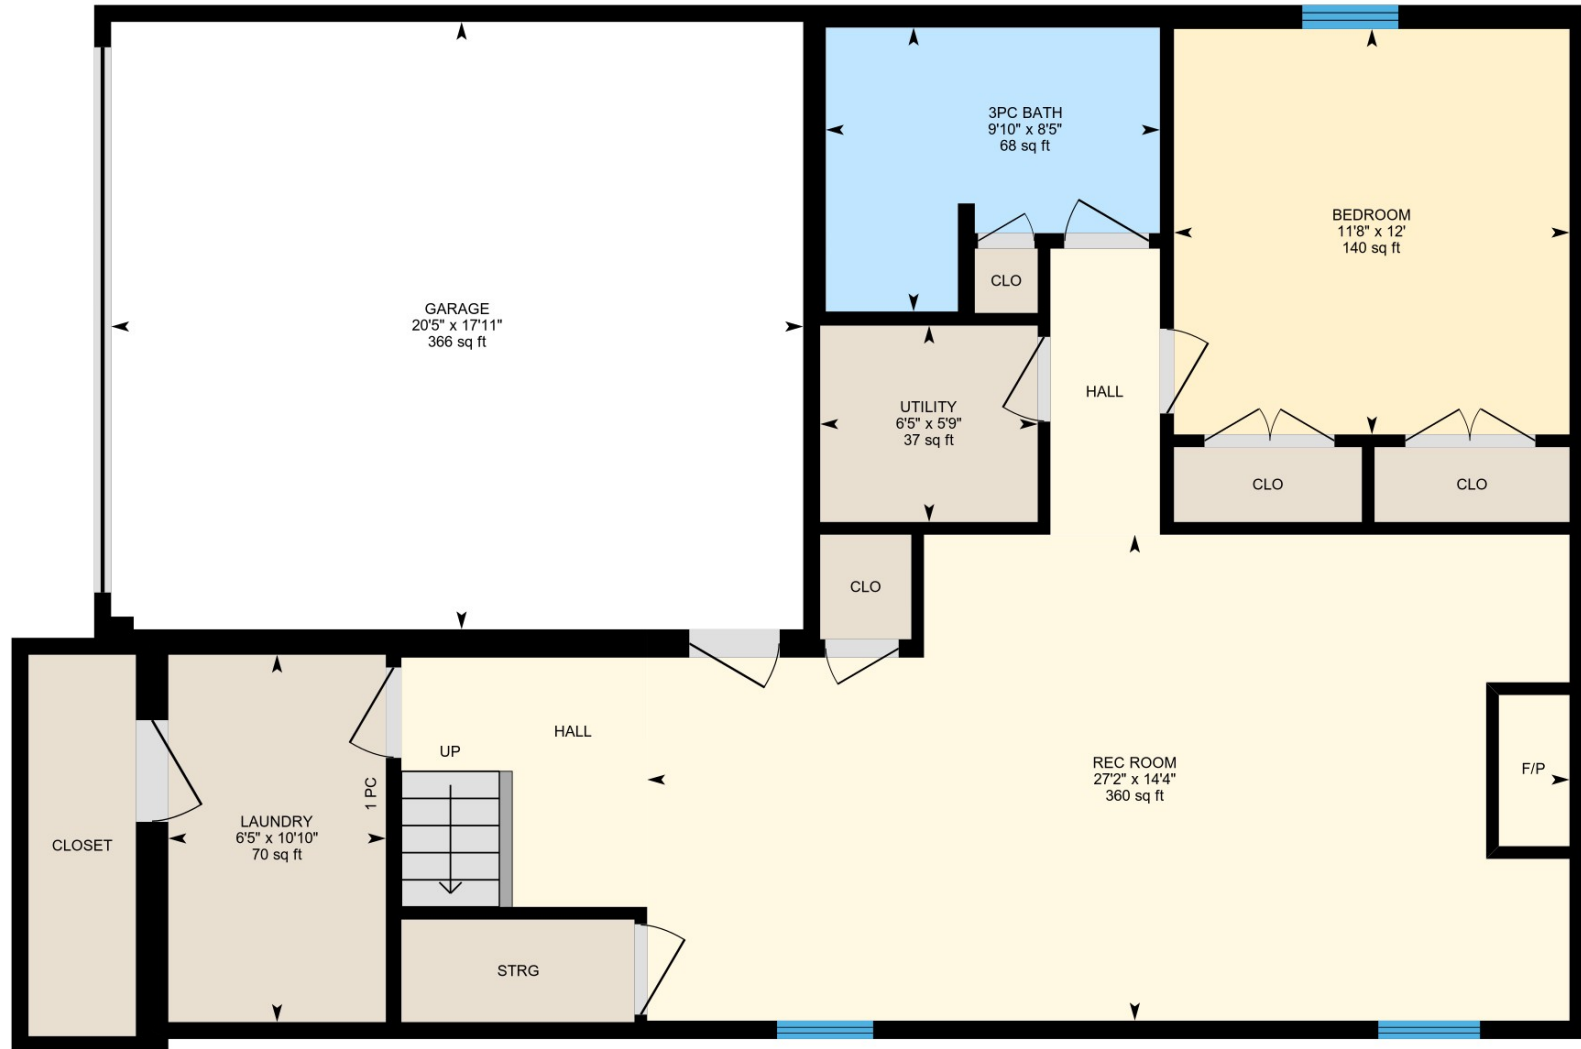

67 Alma St, Hamilton, ON

Basement (Below Grade) Exterior Area 983.06 sq ft
Interior Area 898.77 sq ft
Excluded Area 385.29 sq ft

PREPARED: 2026/03/17

White regions are excluded from total floor area in iGUIDE floor plans. All room dimensions and floor areas must be considered approximate and are subject to independent verification.